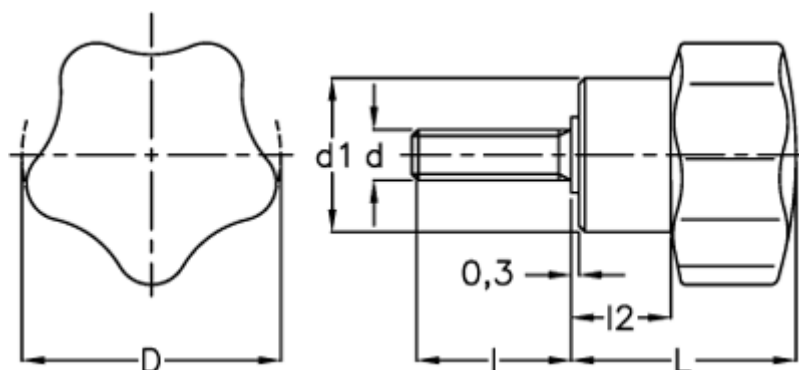

# Data Sheet

Article number: 2302066364

Description: E+G Lobe knob  
VC.192/40 p-M8x45

## Measures

---

D	= 40
d1	= 21
d 6g	= M8
l	= 45
L	= 27
l2	= 12